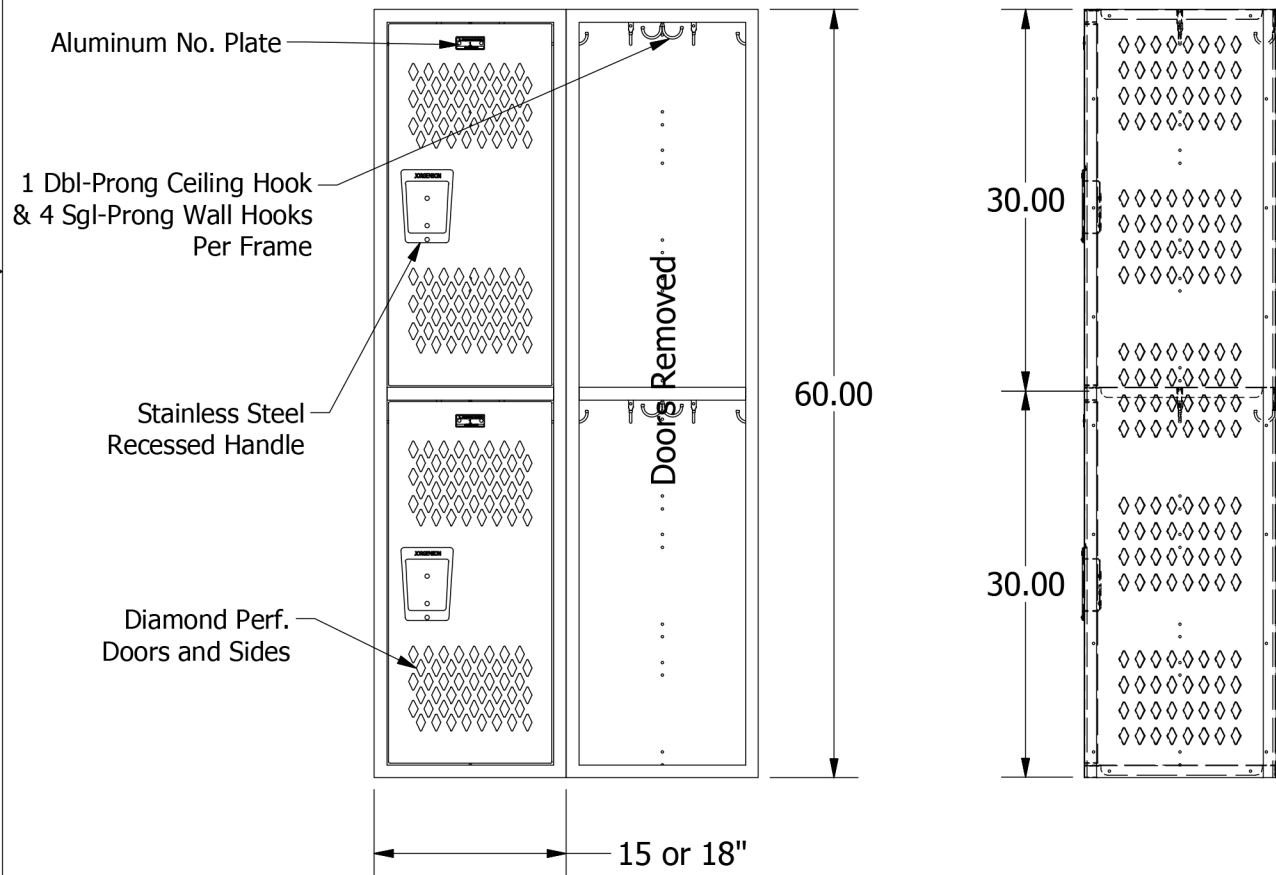

# 60" High 2 Tier Jorgenson Athletic Locker

Allow  $\frac{1}{16}$ " growth per frame

Jorgenson Lockers

1239 South 700 West  
 Salt Lake City, UT 84104  
 101 Johnston Circle  
 Palmetto, GA 30268