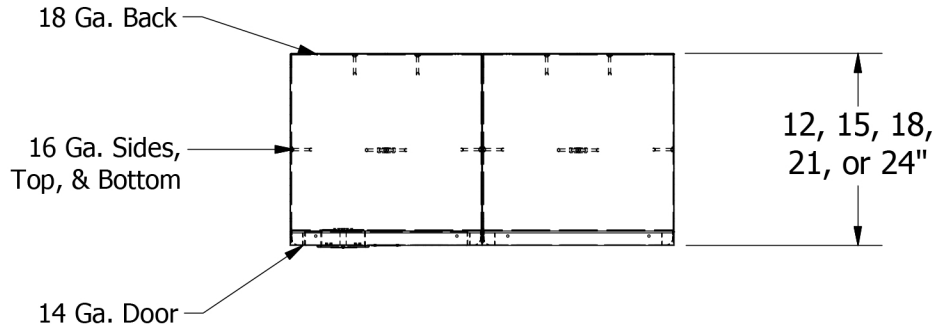

# 60" High 2 Tier Jorgenson Athletic Locker

Allow  $\frac{1}{16}$ " growth per frame

Jorgenson Lockers

1239 South 700 West  
 Salt Lake City, UT 84104  
 101 Johnston Circle  
 Palmetto, GA 30268